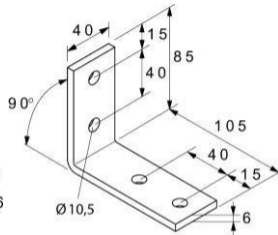

Assembly data

MW 27-45°

MW 27-90°

MW 38-45°

MW 38-90°

- Good fixing possibilities using suitable anchor.
- To simplify installation, the installation angle bracket MW 38-45° is supplied with pre-mounted clamping screw.