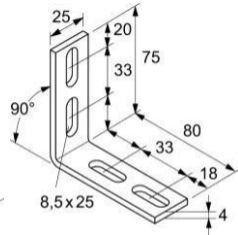

Assembly data

MW 27-45°

MW 27-90°

MW 38-45°

MW 38-90°

- Good fixing possibilities using suitable anchor.
- To simplify installation, the installation angle bracket MW 38-45° is supplied with pre-mounted clamping screw.