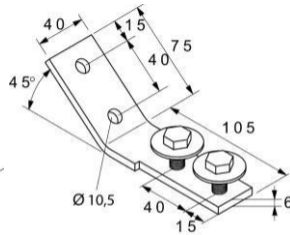

Assembly data

MW 27-45°

MW 27-90°

MW 38-45°

MW 38-90°

- Good fixing possibilities using suitable anchor.
- To simplify installation, the installation angle bracket MW 38-45° is supplied with pre-mounted clamping screw.