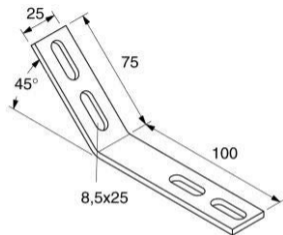

Assembly data

MW 27-45°

MW 27-90°

MW 38-45°

MW 38-90°

- Good fixing possibilities using suitable anchor.
- To simplify installation, the installation angle bracket MW 38-45° is supplied with pre-mounted clamping screw.